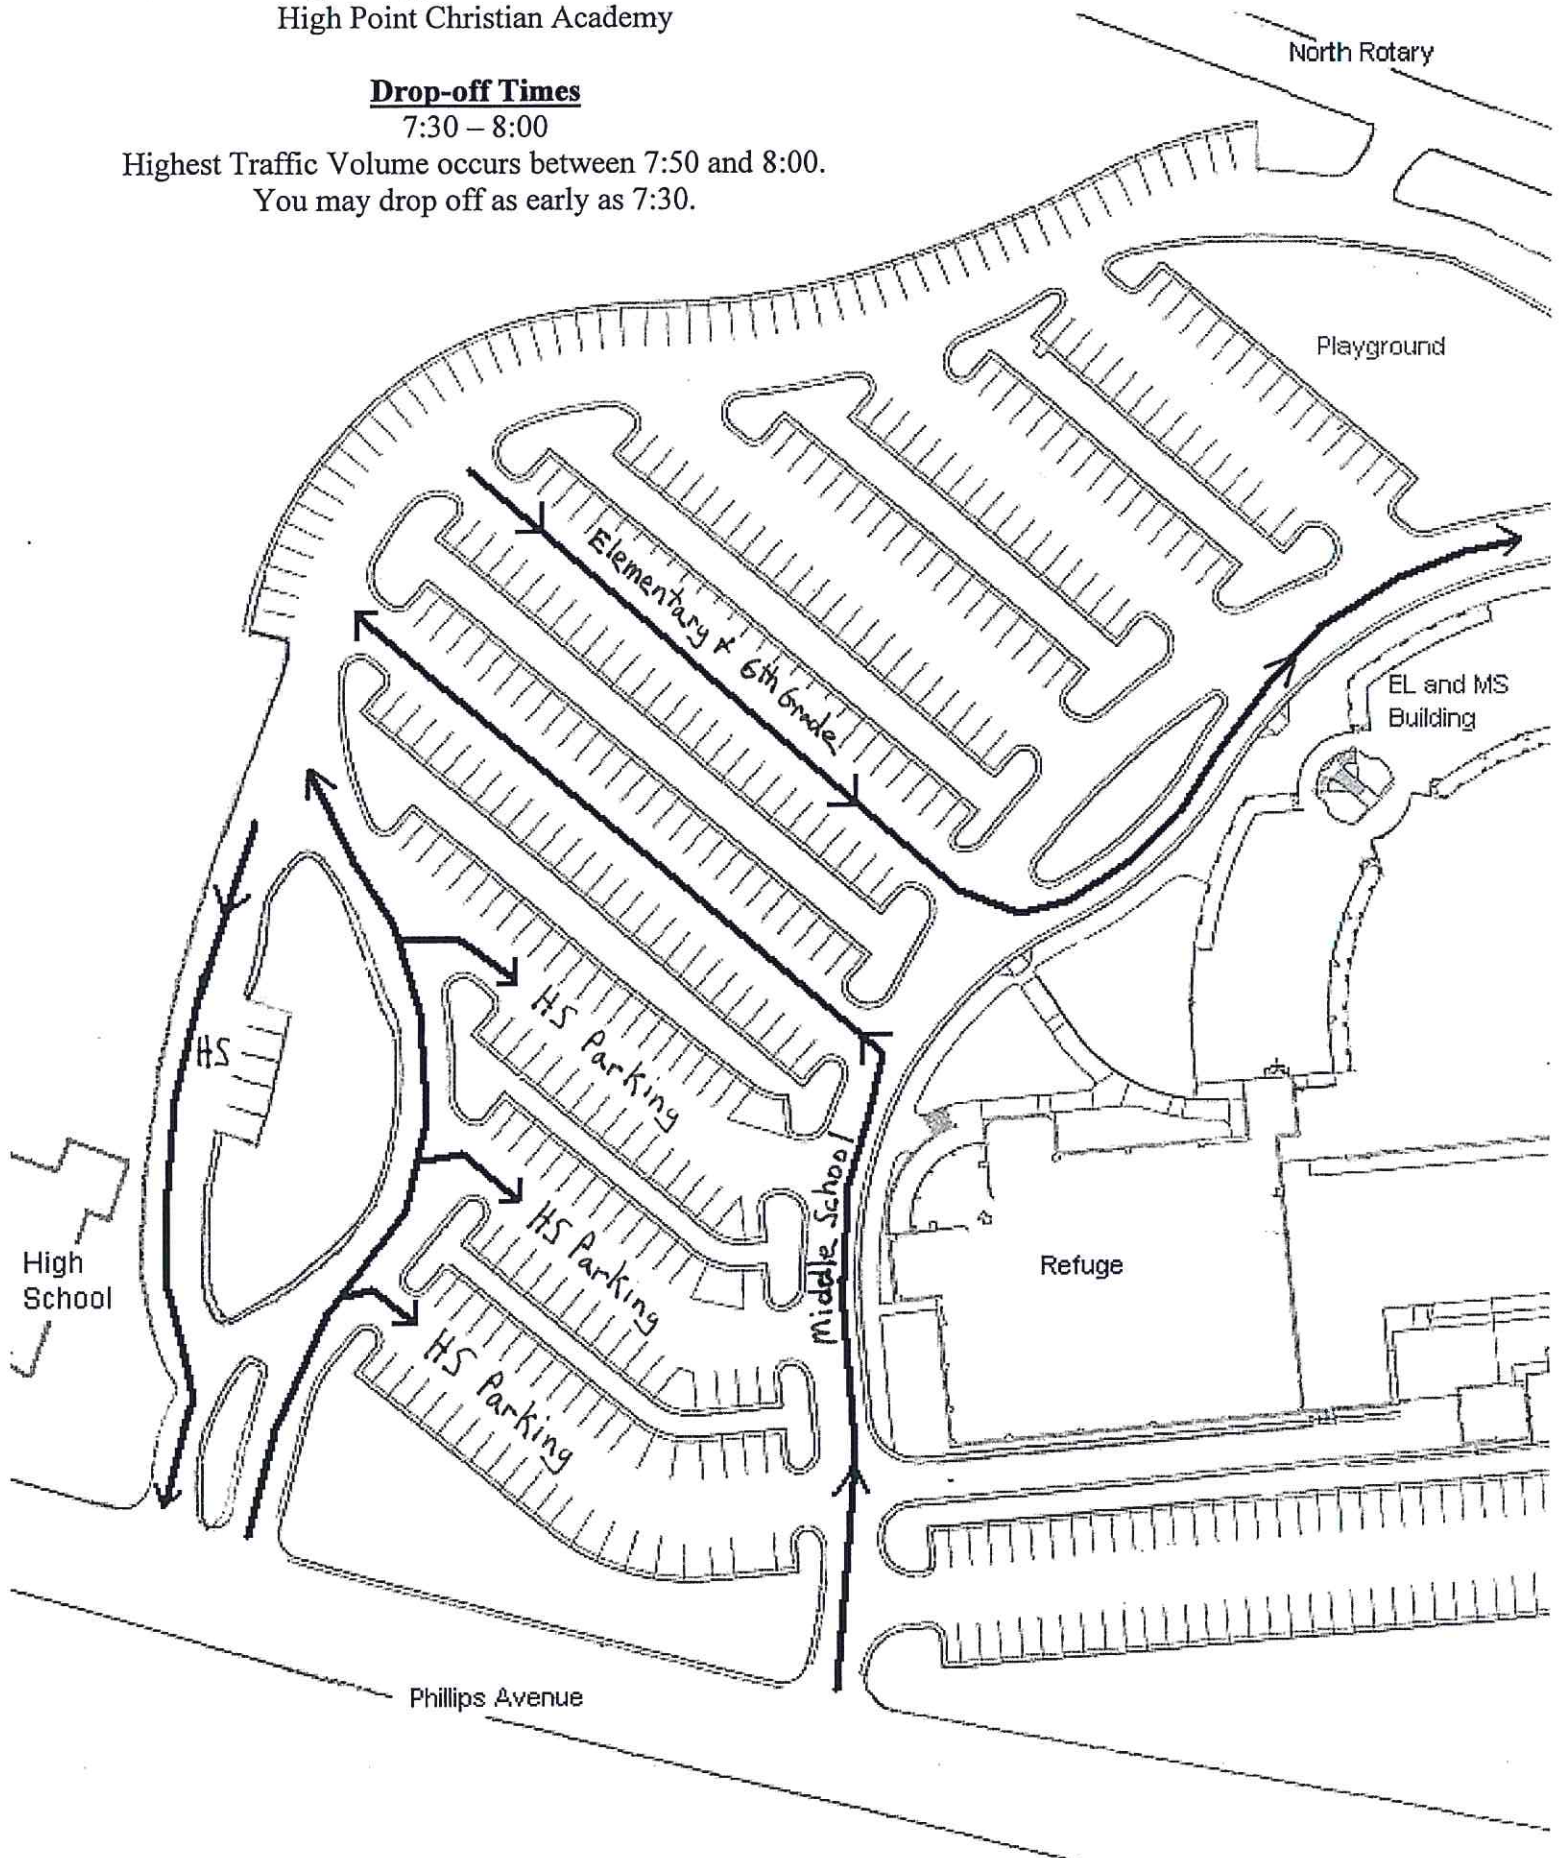

# Morning Drop-off Traffic Pattern

High Point Christian Academy

## Drop-off Times

7:30 – 8:00

Highest Traffic Volume occurs between 7:50 and 8:00.

You may drop off as early as 7:30.

# Afternoon Pick-up Traffic Pattern

High Point Christian Academy

## Dismissal Times

TK & K - 2:15	6 <sup>th</sup> - 2:45
1 <sup>st</sup> - 2:20	7 <sup>th</sup> - 2:50
2 <sup>nd</sup> - 2:25	8 <sup>th</sup> - 2:55
3 <sup>rd</sup> - 2:30	HS - 3:00
4 <sup>th</sup> - 2:35	
5 <sup>th</sup> - 2:45	