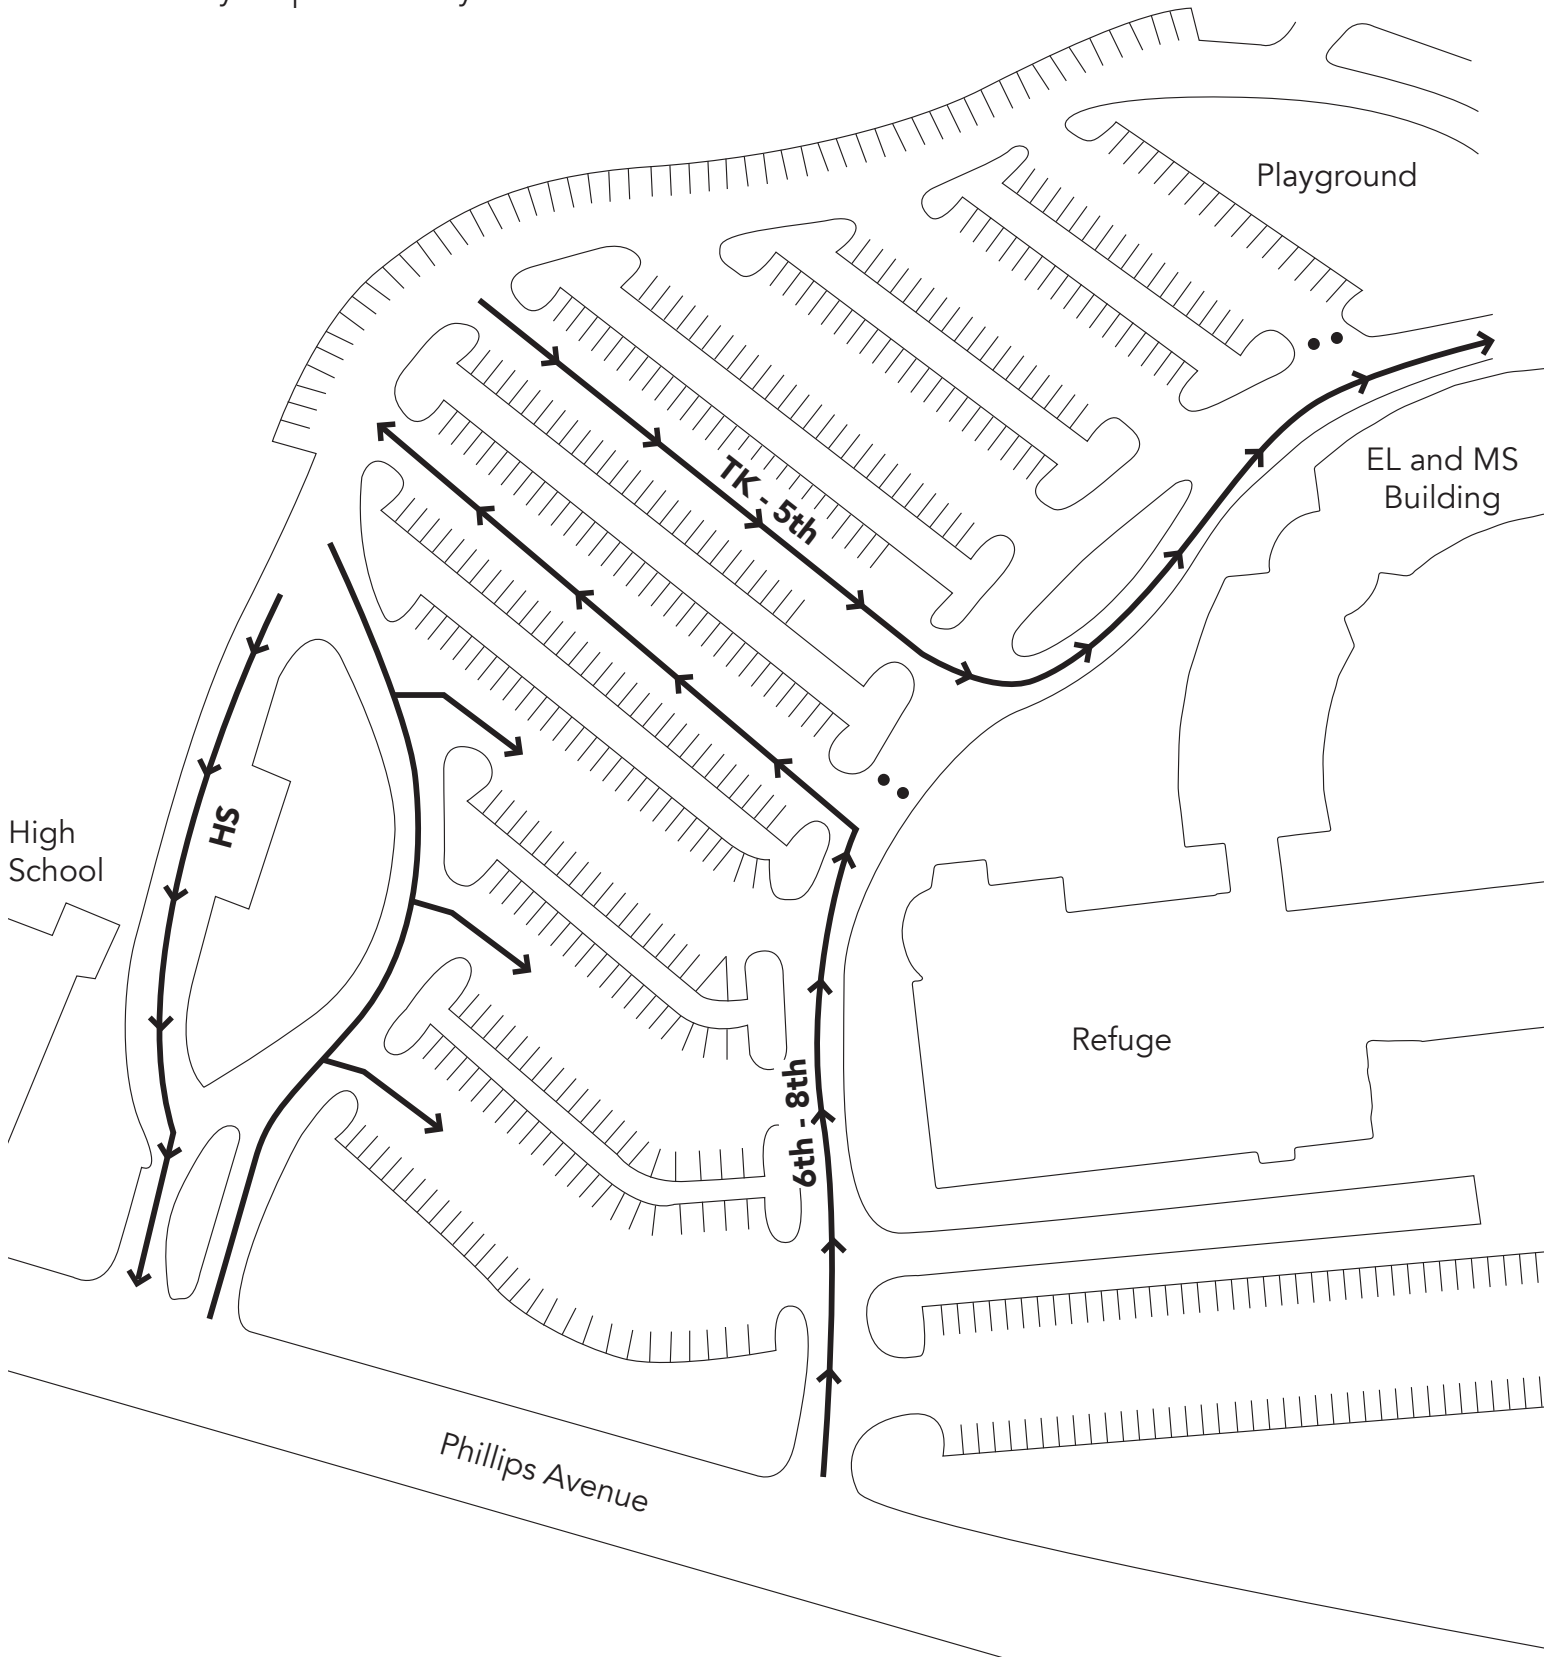

**MORNING DROP-OFF TRAFFIC PATTERN**

High Point Christian Academy

**Drop-Off Times**

7:30 am - 8:00 am

Highest traffic volume occurs between 7:50 am and 8:00 am.

You may drop off as early as 7:30 am.

# **AFTERNOON PICK-UP TRAFFIC PATTERN**

High Point Christian Academy

## **Dismissal Times**

TK/K - 2:15 pm	5th - 2:40 pm
1st - 2:20 pm	6th - 2:45 pm
2nd - 2:25 pm	7th - 2:50 pm
3rd - 2:30 pm	8th - 2:55 pm
4th - 2:35 pm	HS - 3:00 pm